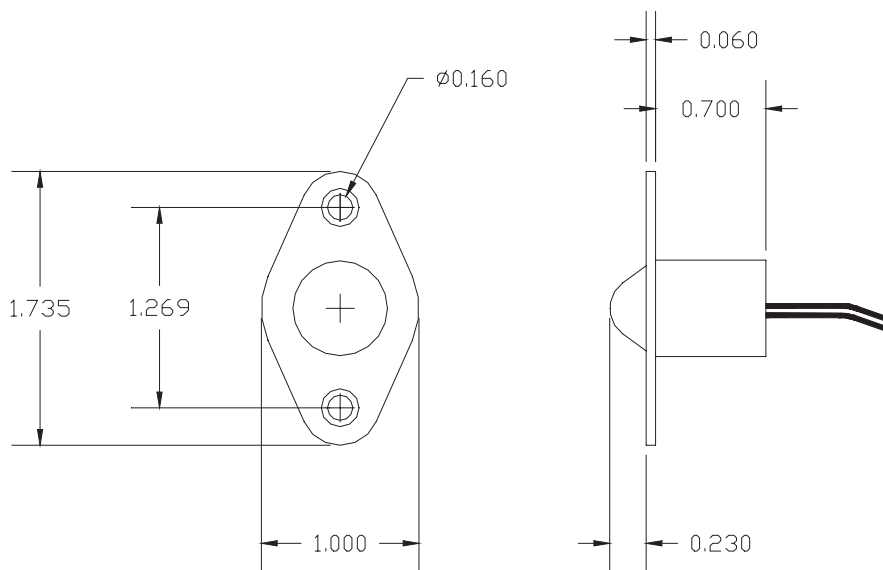

**RECESSED 3/4" DIA.
DOME SWITCH
VIP99-1**

FEATURES:

- * 3/4" Dia. Recessed
- * 18" #22 AWG Wire Leads
- * Screw Mount
- * Spacer and Screws included
- * Colors: White and Brown
- * Lifetime Warranty
- * Safety Approvals

Part Number	Loop Type	Electrical Configuration	Activates When Depressed (Inch)	Maximum Initial Contact Resistance (Ohm)	Maximum Contact Rating (W)	Maximum Switching Voltage (VDC/VAC)	Maximum Switching Current (A)
VIP99-1	Closed	N/O	0.030	.100	10	100	.500