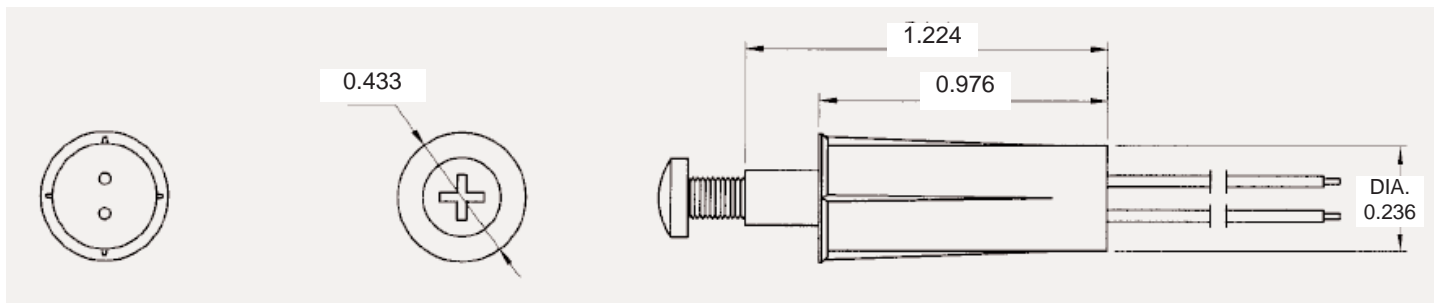

**RECESSED 3/8" DIA.
PLUNGER SWITCH
VIP70**

FEATURES:

- * 3/8" Dia. Recessed
- * Adjustable Plunger - 1/4" to 1/2"
- * 18" #22 AWG Wire Leads
- * Self Locking in Wood
- * Color: White
- * Lifetime Warranty
- * Safety Approvals

Dimensions: Inches

Part Number	Loop Type	Electrical Configuration	Activates When Depressed (Inch)	Maximum Initial Contact Resistance (Ohm)	Maximum Contact Rating (W)	Maximum Switching Voltage (VDC/VAC)	Maximum Switching Current (A)
VIP70	Closed	N/O	0.030	.150	10	100	.500