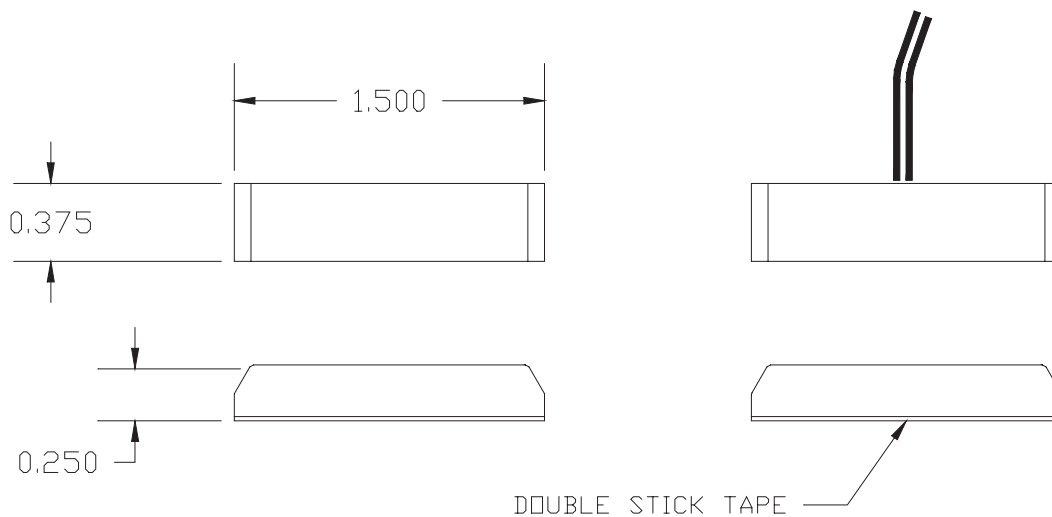

**SURFACE MOUNT 1 1/2"
DECORATIVE MAGNETIC CONTACT
VIP88**

FEATURES:

- * 1 1/2" Long Surface Mount Magnetic Contact
- * Decorative Case, Ultrasonic Welded
- * 18" #22 AWG Wire Leads
- * Rare Earth Magnet
- * Double Stick Tape
- * Contacts and Magnets Available Separately
- * Colors: White and Brown
- * Lifetime Warranty
- * Safety Approvals

| Part Number | Loop Type | Electrical Configuration | Gap | Maximum Initial Contact Resistance (Ohm) | Maximum Contact Rating (W) | Maximum Switching Voltage (VDC/VAC) | Maximum Switching Current (A) |
|-------------|-----------|--------------------------|-----|--|----------------------------|-------------------------------------|-------------------------------|
| VIP88 | Closed | N/O | 1" | .100 | 10 | 100 | .500 |