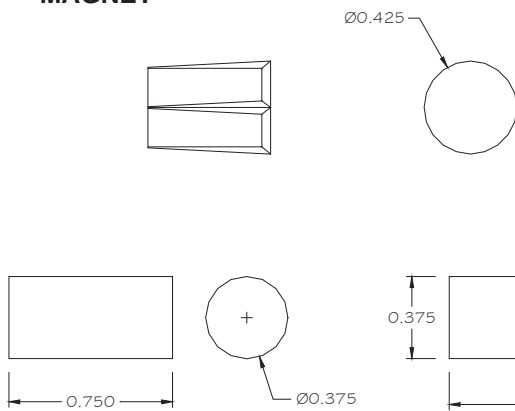

**RECESSED 3/8" DIA.  
MINI MAGNETIC CONTACT  
VIP94-1N**

**FEATURES:**

- \* 3/8" Dia. Recessed Magnetic Contact
- \* 18" #22 AWG Wire Leads
- \* Rare Earth Magnet
- \* Self Locking in wood
- \* Contacts and Magnets Available Separately
- \* Colors: White and Brown
- \* Lifetime Warranty
- \* Safety Approvals

**MAGNET**

**SWITCH**

**ALTERNATE RARE EARTH MAGNETS**

Part Number	Loop Type	Electrical Configuration	Gap	Maximum Initial Contact Resistance (Ohm)	Maximum Contact Rating (W)	Maximum Switching Voltage (VDC/VAC)	Maximum Switching Current (A)
VIP94-1N	Closed	N/O	3/4"	.100	10	100	.500