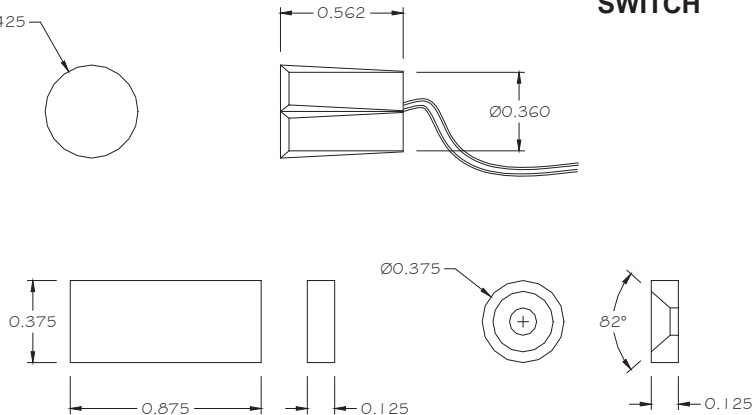

**RECESSED 3/8" DIA.  
MINI MAGNETIC CONTACT  
VIP94-1N**

**FEATURES:**

- \* 3/8" Dia. Recessed Magnetic Contact
- \* 18" #22 AWG Wire Leads
- \* Rare Earth Magnet
- \* Self Locking in wood
- \* Contacts and Magnets Available Separately
- \* Colors: White and Brown
- \* Lifetime Warranty
- \* Safety Approvals

**MAGNET**

**SWITCH**

**ALTERNATE RARE EARTH MAGNETS**

Part Number	Loop Type	Electrical Configuration	Gap	Maximum Initial Contact Resistance (Ohm)	Maximum Contact Rating (W)	Maximum Switching Voltage (VDC/VAC)	Maximum Switching Current (A)
VIP94-1N	Closed	N/O	3/4"	.100	10	100	.500