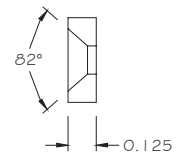

**RECESSED 3/4" DIA.
MAGNETIC CONTACT
VIP48-1**

FEATURES:

- * 3/4" Dia. Recessed Magnetic Contact
- * 12" #22 AWG Wire Leads
- * Rare Earth Magnet
- * Self Locking in Steel Frames
- * Contacts and Magnets Available Separately
- * Colors: White and Brown
- * Lifetime Warranty
- * Safety Approvals

MAGNET

SWITCH

ALTERNATE RARE EARTH MAGNETS

Part Number	Loop Type	Electrical Configuration	Gap in Steel	Maximum Initial Contact Resistance (Ohm)	Maximum Contact Rating (W)	Maximum Switching Voltage (VDC/VAC)	Maximum Switching Current (A)
VIP48-1	Closed	N/O	1/2"	.100	10	100	.500
VIP48W-1	Closed	N/O	1"	.100	10	100	.500