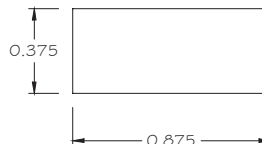

**RECESSED 3/4" DIA.
MAGNETIC CONTACT
VIP48-1**

FEATURES:

- * 3/4" Dia. Recessed Magnetic Contact
- * 12" #22 AWG Wire Leads
- * Rare Earth Magnet
- * Self Locking in Steel Frames
- * Contacts and Magnets Available Separately
- * Colors: White and Brown
- * Lifetime Warranty
- * Safety Approvals

MAGNET

SWITCH

ALTERNATE RARE EARTH MAGNETS

Part Number	Loop Type	Electrical Configuration	Gap in Steel	Maximum Initial Contact Resistance (Ohm)	Maximum Contact Rating (W)	Maximum Switching Voltage (VDC/VAC)	Maximum Switching Current (A)
VIP48-1	Closed	N/O	1/2"	.100	10	100	.500
VIP48W-1	Closed	N/O	1"	.100	10	100	.500