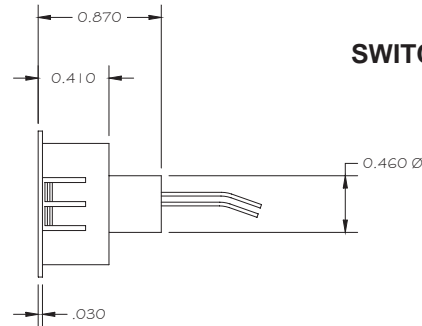

**RECESSED 3/4" DIA.
MAGNETIC CONTACT
VIP48-1**

FEATURES:

- * 3/4" Dia. Recessed Magnetic Contact
- * 12" #22 AWG Wire Leads
- * Rare Earth Magnet
- * Self Locking in Steel Frames
- * Contacts and Magnets Available Separately
- * Colors: White and Brown
- * Lifetime Warranty
- * Safety Approvals

MAGNET

SWITCH

ALTERNATE RARE EARTH MAGNETS

Part Number	Loop Type	Electrical Configuration	Gap in Steel	Maximum Initial Contact Resistance (Ohm)	Maximum Contact Rating (W)	Maximum Switching Voltage (VDC/VAC)	Maximum Switching Current (A)
VIP48-1	Closed	N/O	1/2"	.100	10	100	.500
VIP48W-1	Closed	N/O	1"	.100	10	100	.500