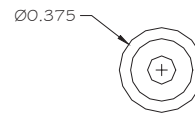

**RECESSED 3/4" DIA.
MAGNETIC CONTACT
VIP48-1**

FEATURES:

- * 3/4" Dia. Recessed Magnetic Contact
- * 12" #22 AWG Wire Leads
- * Rare Earth Magnet
- * Self Locking in Steel Frames
- * Contacts and Magnets Available Separately
- * Colors: White and Brown
- * Lifetime Warranty
- * Safety Approvals

MAGNET

SWITCH

ALTERNATE RARE EARTH MAGNETS

Part Number	Loop Type	Electrical Configuration	Gap in Steel	Maximum Initial Contact Resistance (Ohm)	Maximum Contact Rating (W)	Maximum Switching Voltage (VDC/VAC)	Maximum Switching Current (A)
VIP48-1	Closed	N/O	1/2"	.100	10	100	.500
VIP48W-1	Closed	N/O	1"	.100	10	100	.500