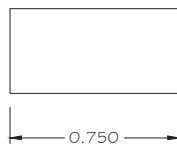

**RECESSED 3/4" DIA.
MAGNETIC CONTACT
VIP48-1**

FEATURES:

- * 3/4" Dia. Recessed Magnetic Contact
- * 12" #22 AWG Wire Leads
- * Rare Earth Magnet
- * Self Locking in Steel Frames
- * Contacts and Magnets Available Separately
- * Colors: White and Brown
- * Lifetime Warranty
- * Safety Approvals

MAGNET

SWITCH

ALTERNATE RARE EARTH MAGNETS

Part Number	Loop Type	Electrical Configuration	Gap in Steel	Maximum Initial Contact Resistance (Ohm)	Maximum Contact Rating (W)	Maximum Switching Voltage (VDC/VAC)	Maximum Switching Current (A)
VIP48-1	Closed	N/O	1/2"	.100	10	100	.500
VIP48W-1	Closed	N/O	1"	.100	10	100	.500