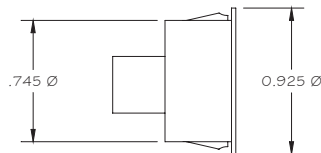

**RECESSED 3/4" DIA.
MAGNETIC CONTACT
VIP48-1**

FEATURES:

- * 3/4" Dia. Recessed Magnetic Contact
- * 12" #22 AWG Wire Leads
- * Rare Earth Magnet
- * Self Locking in Steel Frames
- * Contacts and Magnets Available Separately
- * Colors: White and Brown
- * Lifetime Warranty
- * Safety Approvals

MAGNET

SWITCH

ALTERNATE RARE EARTH MAGNETS

Part Number	Loop Type	Electrical Configuration	Gap in Steel	Maximum Initial Contact Resistance (Ohm)	Maximum Contact Rating (W)	Maximum Switching Voltage (VDC/VAC)	Maximum Switching Current (A)
VIP48-1	Closed	N/O	1/2"	.100	10	100	.500
VIP48W-1	Closed	N/O	1"	.100	10	100	.500