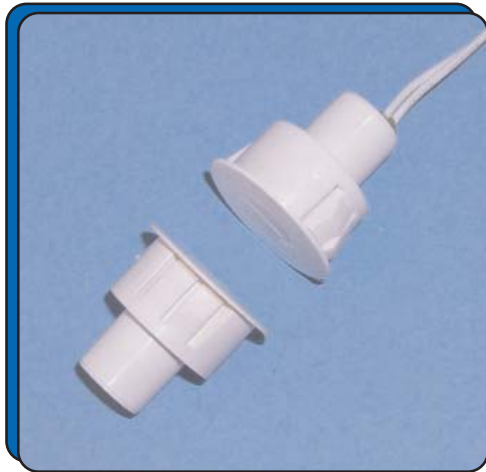

**RECESSED 3/4" DIA.
MAGNETIC CONTACT
VIP48-1**

FEATURES:

- * 3/4" Dia. Recessed Magnetic Contact
- * 12" #22 AWG Wire Leads
- * Rare Earth Magnet
- * Self Locking in Steel Frames
- * Contacts and Magnets Available Separately
- * Colors: White and Brown
- * Lifetime Warranty
- * Safety Approvals

MAGNET

SWITCH

ALTERNATE RARE EARTH MAGNETS

Part Number	Loop Type	Electrical Configuration	Gap in Steel	Maximum Initial Contact Resistance (Ohm)	Maximum Contact Rating (W)	Maximum Switching Voltage (VDC/VAC)	Maximum Switching Current (A)
VIP48-1	Closed	N/O	1/2"	.100	10	100	.500
VIP48W-1	Closed	N/O	1"	.100	10	100	.500