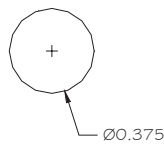

**RECESSED 3/4" DIA.
MAGNETIC CONTACT
VIP48-1**

FEATURES:

- * 3/4" Dia. Recessed Magnetic Contact
- * 12" #22 AWG Wire Leads
- * Rare Earth Magnet
- * Self Locking in Steel Frames
- * Contacts and Magnets Available Separately
- * Colors: White and Brown
- * Lifetime Warranty
- * Safety Approvals

MAGNET

SWITCH

ALTERNATE RARE EARTH MAGNETS

Part Number	Loop Type	Electrical Configuration	Gap in Steel	Maximum Initial Contact Resistance (Ohm)	Maximum Contact Rating (W)	Maximum Switching Voltage (VDC/VAC)	Maximum Switching Current (A)
VIP48-1	Closed	N/O	1/2"	.100	10	100	.500
VIP48W-1	Closed	N/O	1"	.100	10	100	.500