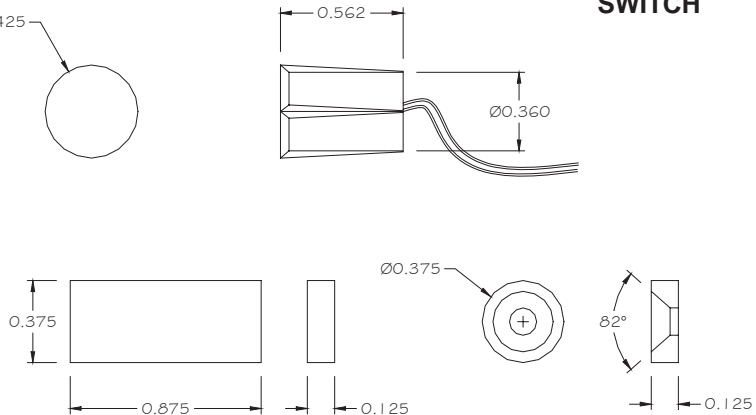

**RECESSED 3/8" DIA.
MINI MAGNETIC CONTACT
VIP94-1**

FEATURES:

- * 3/8" Dia. Recessed Magnetic Contact
- * 18" #22 AWG Wire Leads
- * Rare Earth Magnet
- * Self Locking in wood
- * Contacts and Magnets Available Separately
- * Colors: White and Brown
- * Lifetime Warranty
- * Safety Approvals

MAGNET

SWITCH

ALTERNATE RARE EARTH MAGNETS

Part Number	Loop Type	Electrical Configuration	Gap	Maximum Initial Contact Resistance (Ohm)	Maximum Contact Rating (W)	Maximum Switching Voltage (VDC/VAC)	Maximum Switching Current (A)
VIP94-1	Closed	N/O	3/4"	.100	10	100	.500