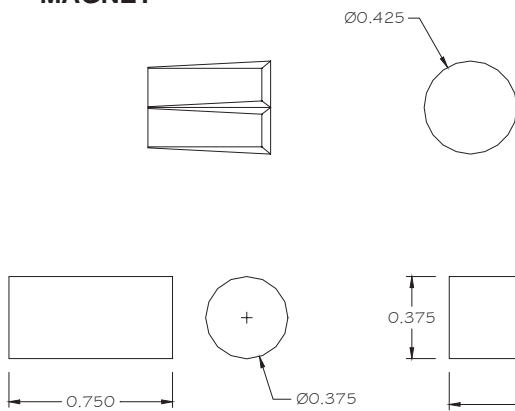

**RECESSED 3/8" DIA.
MINI MAGNETIC CONTACT
VIP94-1**

FEATURES:

- * 3/8" Dia. Recessed Magnetic Contact
- * 18" #22 AWG Wire Leads
- * Rare Earth Magnet
- * Self Locking in wood
- * Contacts and Magnets Available Separately
- * Colors: White and Brown
- * Lifetime Warranty
- * Safety Approvals

MAGNET

SWITCH

ALTERNATE RARE EARTH MAGNETS

Part Number	Loop Type	Electrical Configuration	Gap	Maximum Initial Contact Resistance (Ohm)	Maximum Contact Rating (W)	Maximum Switching Voltage (VDC/VAC)	Maximum Switching Current (A)
VIP94-1	Closed	N/O	3/4"	.100	10	100	.500