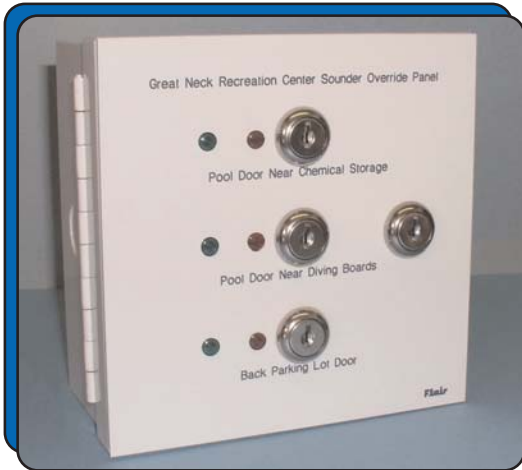

# DOOR ALARMS

## FEATURES:

- Simple, Highly Visual Door Alarms or Controls Built to Your Requirements

### **OPTION LIST**

**Part Number: DA-**

- 1 SINGLE GANG WALL PLATE SIZE, NYLON
- 2 DOUBLE GANG WALL PLATE SIZE, NYLON
- 3 SINGLE GANG WALL PLATE SIZE, STAINLESS STEEL
- 4 DOUBLE GANG WALL PLATE SIZE, STAINLESS STEEL
- 5 CUSTOM SIZE BACK BOX
- 6 ENGRAVED IDENTIFICATION
- 7 PAD PRINTED IDENTIFICATION
- 8 LOW LEVEL AUDIBLE
- 9 KEY SWITCH, MOMENTARY
- 10 KEY SWITCH, MAINTAINED
- 11 PUSH BUTTON, MOMENTARY
- 12 HOLD UP BUTTON, MOMENTARY
- 13 MUSHROOM SWITCH, MOMENTARY
- 14 MUSHROOM SWITCH, MOMENTARY, HEAVY DUTY
- 15 LED R = RED, G = GREEN, Y = YELLOW
- 16 RELAY OUTPUT
- 17 ADJUSTABLE INPUT TIME DELAY (DOOR PROP)
- 18 ADJUSTABLE OUTPUT TIME DELAY
- 99 CUSTOM FEATURES