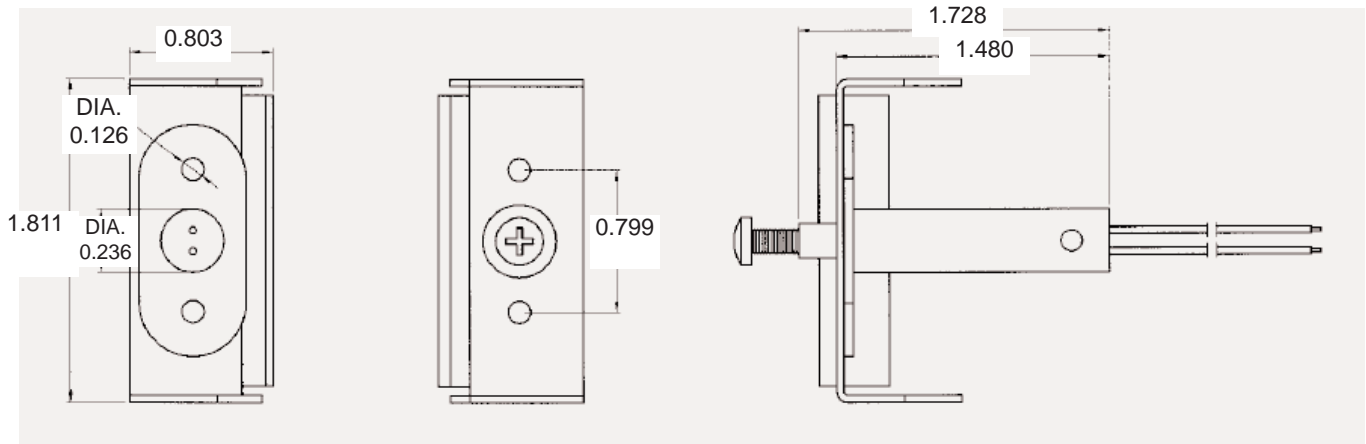

**RECESSED 3/8" DIA.  
PLUNGER SWITCH WITH BRACKET  
VIP78**

**FEATURES:**

- \* 3/8" Dia. Recessed
- \* Adjustable Plunger - 1/4" to 1/2"
- \* 18" #22 AWG Wire Leads
- \* Screw Mount
- \* Color: White
- \* Lifetime Warranty
- \* Safety Approvals

Dimensions: Inches

Part Number	Loop Type	Electrical Configuration	Activates When Depressed (Inch)	Maximum Initial Contact Resistance (Ohm)	Maximum Contact Rating (W)	Maximum Switching Voltage (VDC/VAC)	Maximum Switching Current (A)
VIP78	Closed	N/O	0.030	.150	10	100	.500