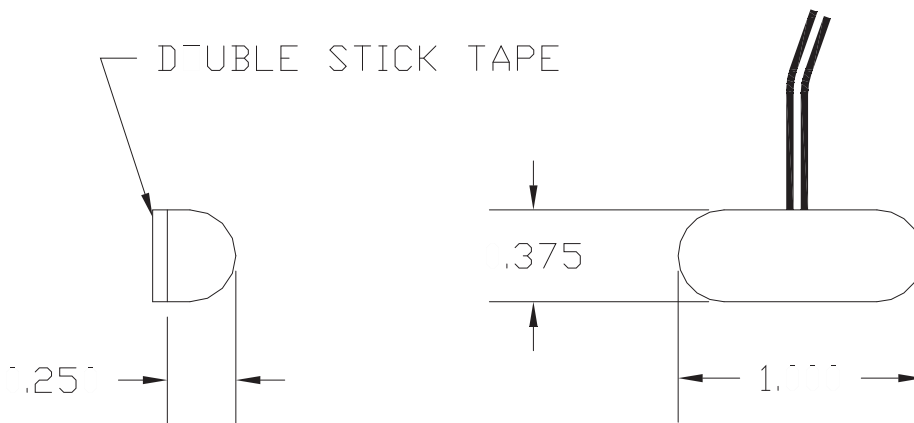

**MINI SURFACE MOUNT
DISAPPEARING MAGNETIC CONTACT
VIP120-2**

FEATURES:

- * 1" Long Mini Surface Mount Magnetic Contact, Disappears on Vinyl Window Frames
- * 18" #22 AWG Center Wire Leads
- * Rare Earth Magnet
- * Double Stick Tape
- * Contacts and Magnets Available Separately
- * Colors: White and Brown
- * Lifetime Warranty

**SWITCH AND
MAGNET**

Part Number	Loop Type	Electrical Configuration	Gap	Maximum Initial Contact Resistance (Ohm)	Maximum Contact Rating (W)	Maximum Switching Voltage (VDC/VAC)	Maximum Switching Current (A)
VIP120-2	Closed	N/O	3/4"	.100	10	100	.500