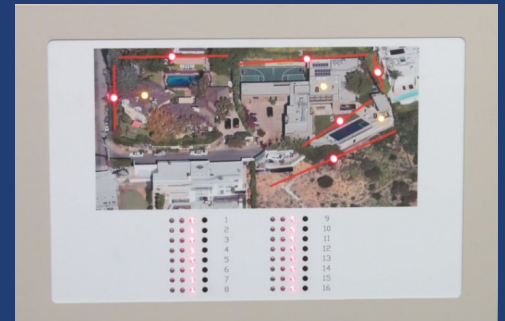

MILITARY & GOVERNMENT

BORDER CROSSING

Whether it is a major border like the Southern border or the border fence to your city carport, our fence vibration sensors are scalable and economical. They can be tuned to any fence, old or new, to catch intruders before they get in.

VIB200: Vibration Fence Sensor

PERIMETER SECURITY

Graphic annunciators are simple and super effective. They show guards and life safety personnel door status at a glance. There is no need to log into a computer or fiddle with an LCD screen, our annunciators call attention to any security breach with a sounder and flashing red LED. Military bases, city jails, county courtrooms, county social service centers are all currently using these products.

Graphic Annunciator

INTRUSION DETECTION

There are big threats out there and our government and military facilities need to have the best, most difficult to defeat security door sensors. Made in the U.S., our Balanced Magnetic Switches (BMS) and Triple Bias Switches are available in all sizes and price points, from 3/8" recessed to heavy duty surface mount, including UL certified Std 634 Level I and Level II contacts

Surface Mount High Security Triple Bias